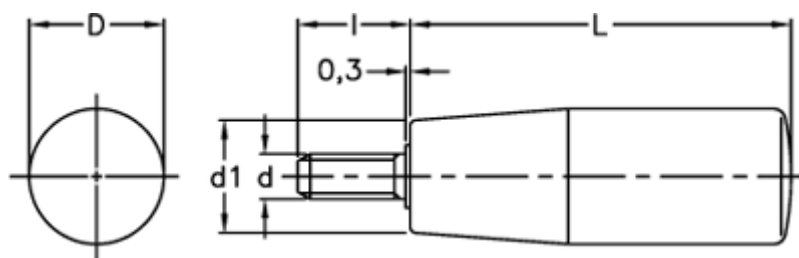

Article number: 2304021611

Description: E+G Handle
I.280/40 p-M6x16

Measures

D = 18

d1 = 15

d 6g = M6

l = 16

L = 40